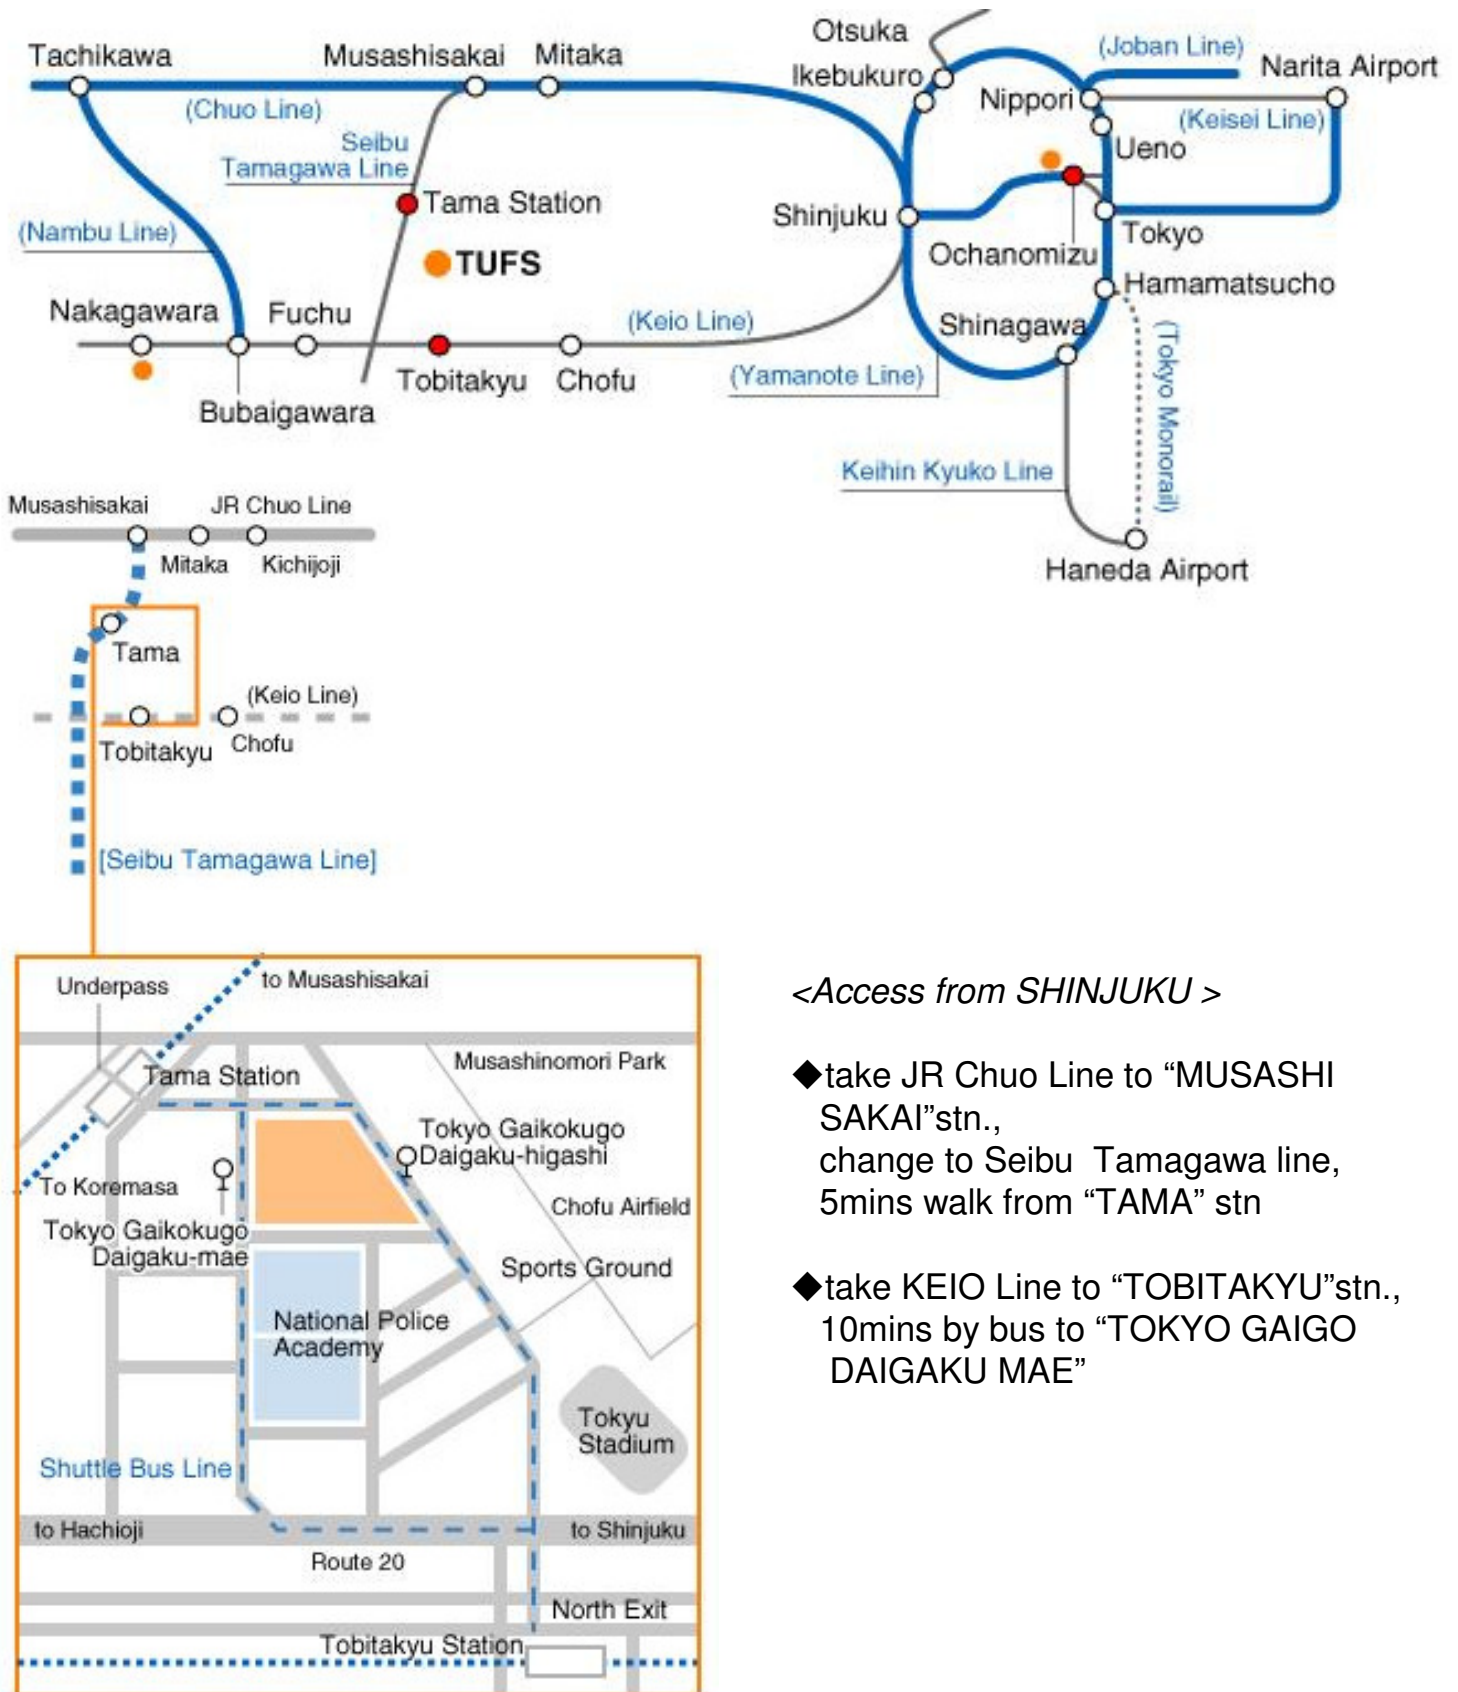

# Access to International Center for Japanese Studies

Tokyo University of Foreign Studies (TUFS), 3-11-1 Asahicyo, Fuchu, Tokyo 〒183-8534  
TEL : +81-(0)42-330-5794 E-mail: [info-icjs@tufs.ac.jp](mailto:info-icjs@tufs.ac.jp) URL: [www.tufs.ac.jp/common/icjs/](http://www.tufs.ac.jp/common/icjs/)

## <Access from SHINJUKU >

- ◆ take JR Chuo Line to “MUSASHI SAKAI” stn.,  
change to Seibu Tamagawa line,  
5mins walk from “TAMA” stn
- ◆ take KEIO Line to “TOBITAKYU” stn.,  
10mins by bus to “TOKYO GAIGO DAIGAKU MAE”